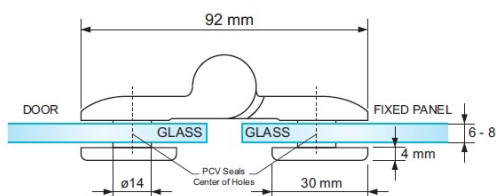

PRODUCT SHEET

Description:

Shower Hinge "Up/Down", Alu-Look, 180DG, Left, Glass/Glass, 6- 8mm Glass Thickness, \varnothing 14mm Drilling, All Brass Material

Item number:

15.23.102-0

Units	Box	Carton	HS Code	Barcode
Pcs.	1	20	8302100090	
				5704866059381