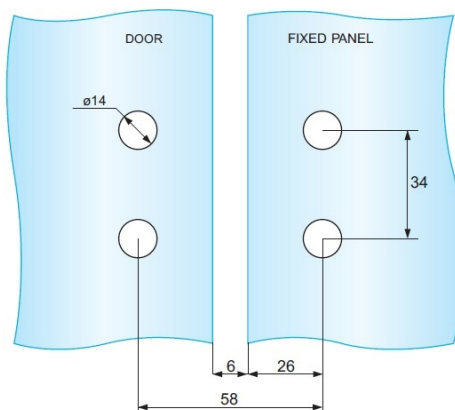

PRODUCT SHEET

Description:

Shower Hinge "Up/Down", Alu-Look, 180DG, Left, Glass/Glass, 6- 8mm Glass Thickness, \varnothing 14mm Drilling, All Brass Material

Item number:

15.23.102-0

Units	Box	Carton	HS Code	Barcode
Pcs.	1	20	8302100090	
				5704866059381