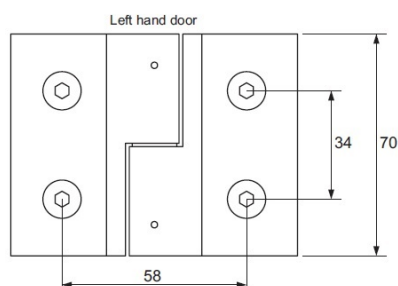

PRODUCT SHEET

Description:

Shower Hinge "Up/Down", Alu-Look, 180DG, Left, Glass/Glass, 6- 8mm Glass Thickness, \varnothing 14mm Drilling, All Brass Material

Item number:

15.23.102-0

Units	Box	Carton	HS Code	Barcode
Pcs.	1	20	8302100090	
				5704866059381